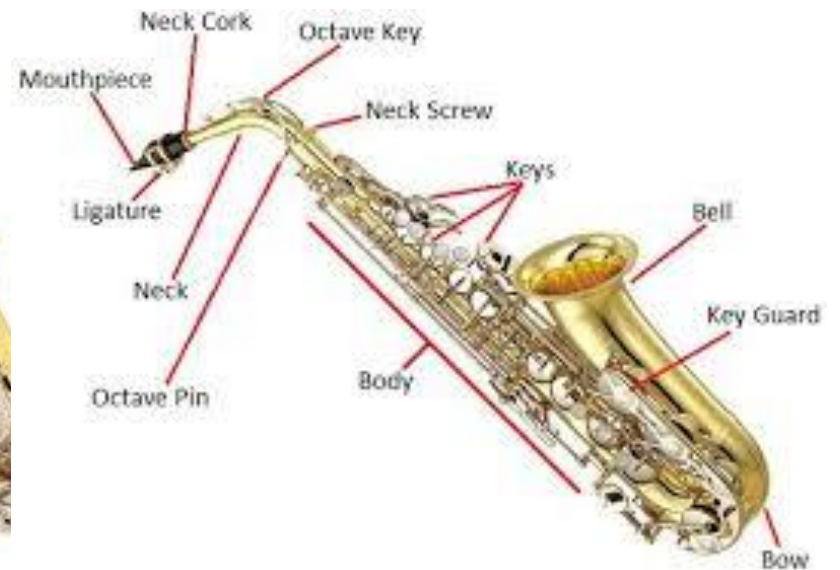

Welcome to Band

Ms. Dean
Room 601

WOODWIND family

Flute

Flute

- <https://www.youtube.com/watch?v=LI3wIHFQkAk>

Clarinet

Clarinet

- <https://www.youtube.com/watch?v=qPgZfy7VHvs>

Alto Saxophone

Saxophone Quartet

- <https://www.youtube.com/watch?v=IHOosblnDK4>

BRASS family

French Horn

I PLAY

**what's your
superpower?**